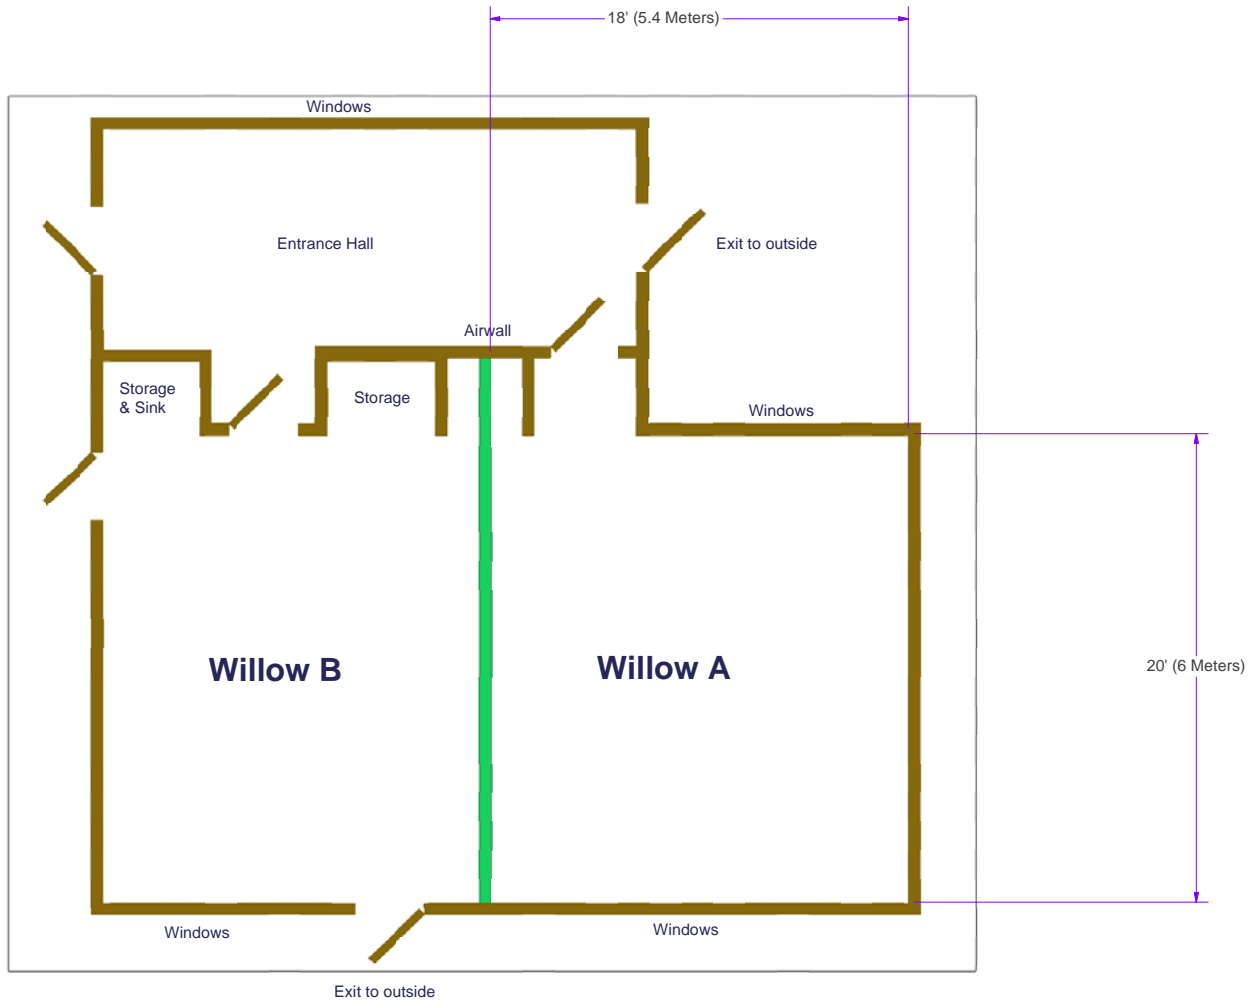

Willow A

www.MoonstoneHotels.com

Village Green Resort, Cottage Grove, Oregon

TITLE

Willow A

DRAWN

John Gill

SIZE

C

DRAWING NO

Willow A Public

REV

10/9/2006

SCALE

SHEET 1 OF 1